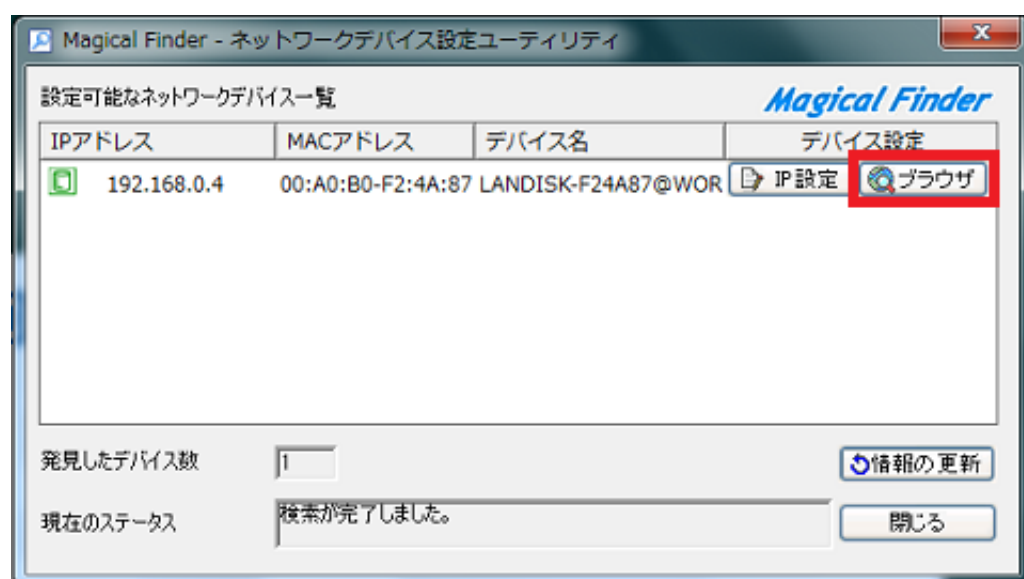

I-O DATA Magical Finder Ver 3.01 is a program released by the software company I-O DATA DEVICE, INC.. By clicking the [IP setup] button in 'Magical Finder', The [IP address setup] screen is displayed as shown below.. Magic Desktop is a handy utility that allows you to customize the look of everything on your desktop.

1. [io data magical finder](#)
2. [io data landisk magical finder](#)
3. [i-o data magical finder ver.3.14](#)

Jul 03, 2018 'Magical Finder' is an application that easily finds and sets network devices such as I-O DATA NAS, router, access point and network camera connected to the same local area network.

io data magical finder

io data magical finder, i-o data magical finder windows10, io data landisk magical finder, i-o data magical finder ver.3.20, i-o data magical finder ver.3.14 [priPrinter Professional Edition v3.3.2.1088 Final Portable[ak] 64 bit](#)

Before you use the Magial Finder, you need to connect your iPhone, iPad or iPod to the router or the access point by Wi-Fi.. 'Magical Finder' is an application that easily finds and sets network devices such as I-O DATA NAS, router, access point and network camera connected to the same local area network. [Jihosoft iTunes Backup Unlocker download free for windows 10 pro free version](#)

[Windows 7](#)

[Ti 84 Plus Driver Download](#)

io data landisk magical finder

[Cemu 1.3.3 Download](#)

※ Available functions and changeable network parameters of Magical Finder depend on the selected device and its state. [Acer Veriton X270 Driver For Mac](#)

i-o data magical finder ver.3.14