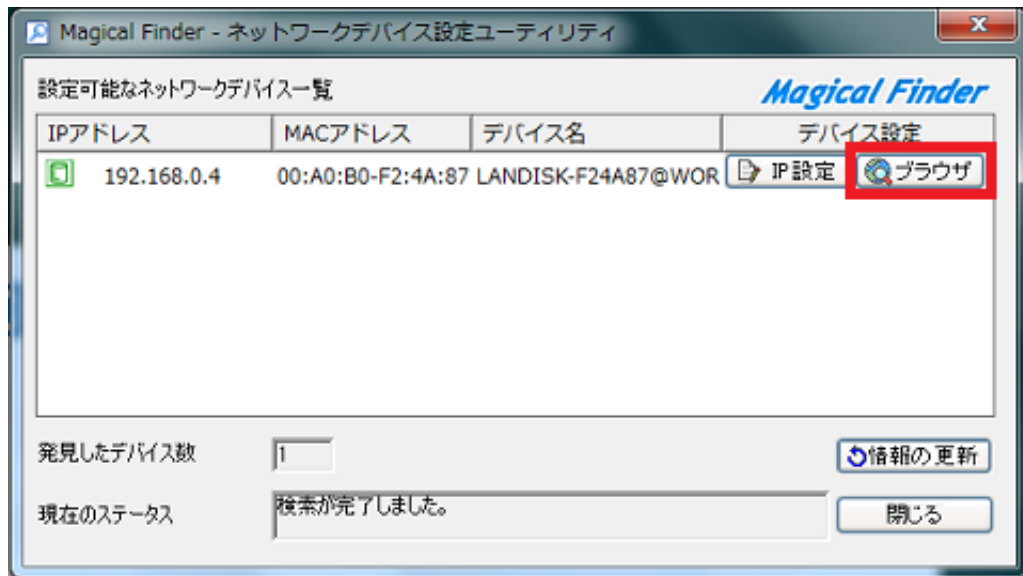

Download

[Io Data Magical Finder For Mac](#)

Download

I-O DATA Magical Finder Ver 3.01 is a program released by the software company I-O DATA DEVICE, INC.. By clicking the [IP setup] button in 'Magical Finder', The [IP address setup] screen is displayed as shown below.. Magic Desktop is a handy utility that allows you to customize the look of everything on your desktop.

1. [io data magical finder](#)
2. [io data landisk magical finder](#)
3. [i-o data magical finder ver.3.14](#)

Jul 03, 2018 'Magical Finder' is an application that easily finds and sets network devices such as I-O DATA NAS, router, access point and network camera connected to the same local area network.